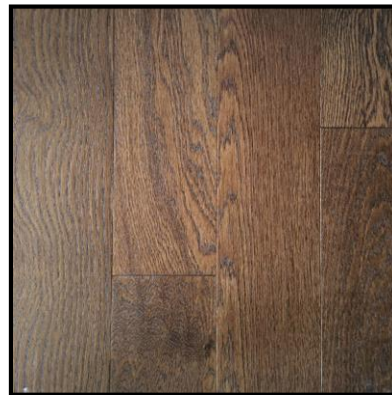

EURO CHATEAU 6

LIGHTLY WIREBRUSHED & ANTIQUED
WITH ARTISAN TREATMENT

COLOR SHOWN : SARATOGA

EUROPEAN WHITE OAK
Saratoga 1/2"x6"
20.02 SF / CTN
1/2" x 6" x RL (15.75" - 47.5")

EUROPEAN WHITE OAK
Minerva 1/2"x6"
20.02 SF / CTN
1/2" x 6" x RL (15.75" - 47.5")

EUROPEAN WHITE OAK
Essex 1/2"x6"
20.02 SF / CTN
1/2" x 6" x RL (15.75" - 47.5")

EUROPEAN WHITE OAK
Chestertown 1/2"x6"
20.02 SF / CTN
1/2" x 6" x RL (15.75" - 47.5")

EURO CHATEAU 6

LIGHTLY WIREBRUSHED & ANTIQUED WITH ARTISAN TREATMENT

4-SIDED BEVEL

RANDOM LENGTHS - 15.75" - 47.5"

1.8-MIL VENEER WITH 7 - COAT ALUMINUM OXIDE URETHANE FINISH

MOLDING	DIMENSION (T x W x L)	LBS/PC
Flush Reducer	1/2" x 2" x 78"	2
Stair Nose	1/2" x 2-3/4" x 78"	5
Threshold	1/2" x 2-1/8" x 78"	2
T-Molding	1/2" x 2" x 78"	2

Product photos and images are to offer an impression and examples of the appearance of the floor. The color, grain and character variations shown may vary from actual flooring due to the limitations in the reproduction of photography or the monitor resolutions.