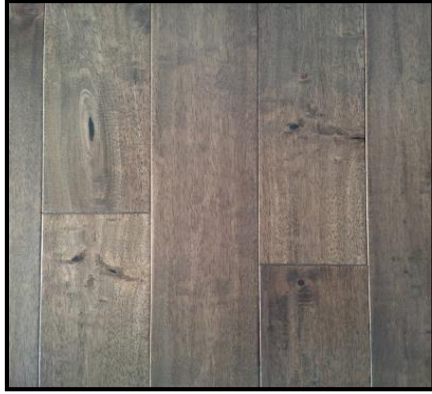

EURO BISTRO

LIGHTLY HAND-SCULPTURED &
ANTIQUED WITH ARTISAN TREATMENT

COLOR SHOWN : POLAR

NORDIC OAK / SERINGA
 Grey Smoke 1/2"x5"
 13.12 SF / CTN
 1/2" x 5" x RL (12" - 47.5")

NORDIC OAK / SERINGA
 Polar 1/2"x5"
 13.12 SF / CTN
 1/2" x 5" x RL (12" - 47.5")

EURO BISTRO

LIGHTLY HANDSCRAPED & ANTIQUED WITH ARTISAN TREATMENT

4-SIDED BEVEL

RANDOM LENGTHS - 12" - 47.5"

2.5-MIL VENEER WITH 7 - COAT ALUMINUM OXIDE URETHANE FINISH

MOLDING	DIMENSION (T x W x L)	LBS/PC
Flush Reducer	1/2" x 2" x 78"	2
Stair Nose	1/2" x 2-3/4" x 78"	5
Threshold	1/2" x 2-1/8" x 78"	2
T-Molding	1/2" x 2" x 78"	2

Product photos and images are to offer an impression and examples of the appearance of the floor. The color, grain and character variations shown may vary from actual flooring due to the limitations in the reproduction of photography or the monitor resolutions.