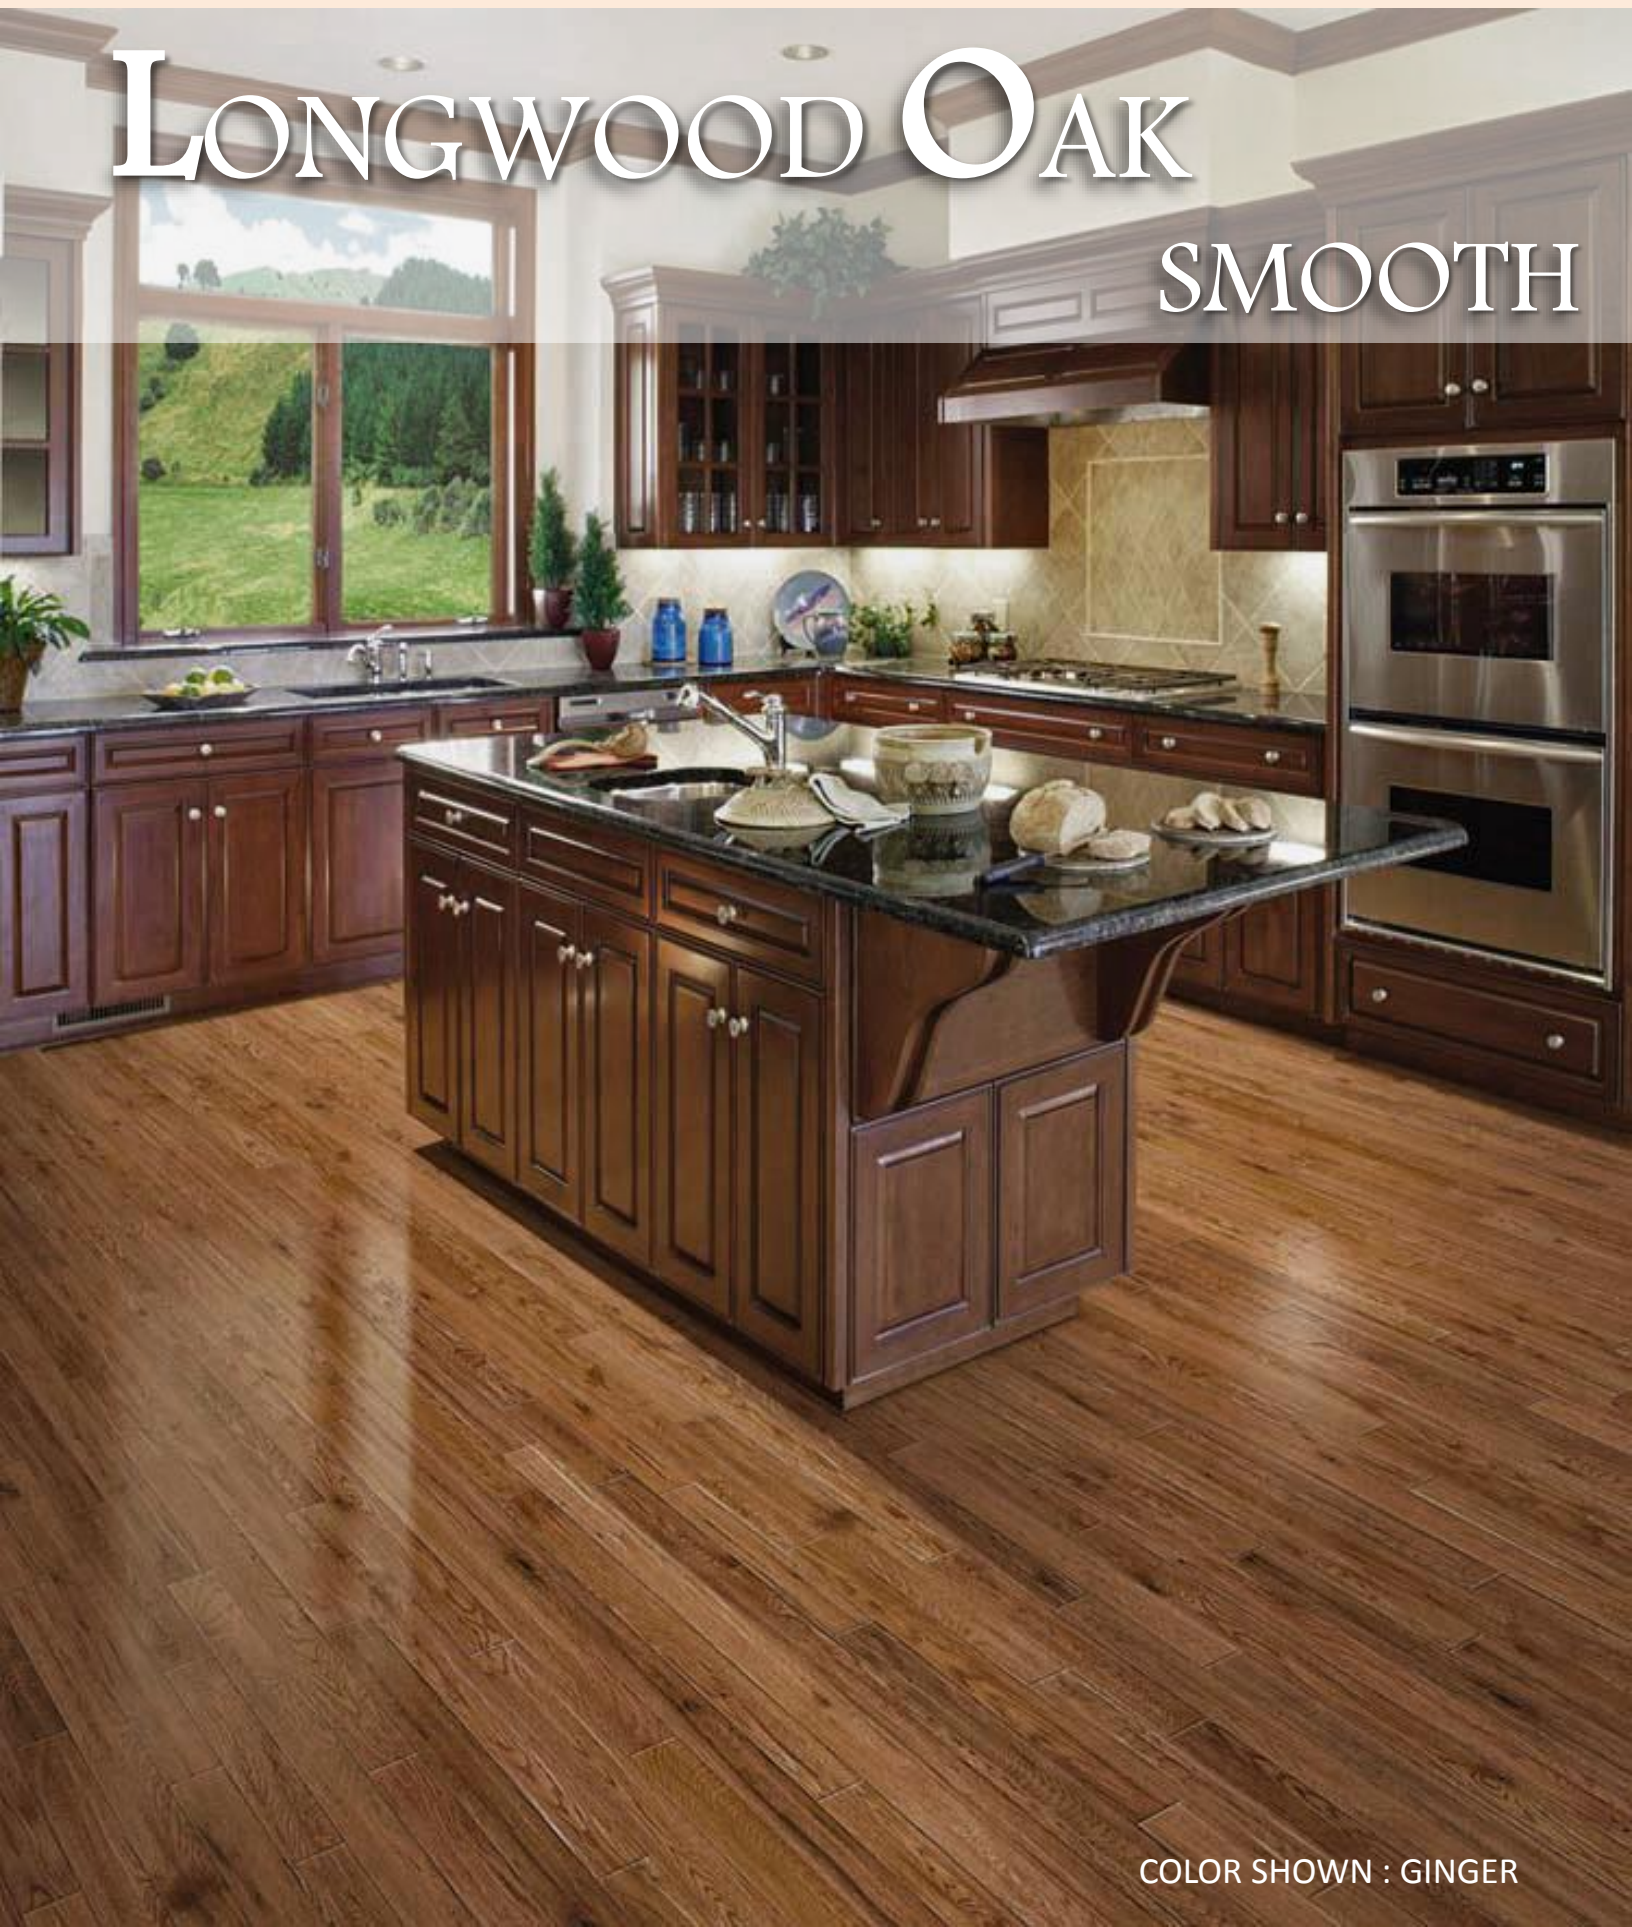

LONGWOOD OAK

SMOOTH

COLOR SHOWN : GINGER

RED OAK
AMBER 5"

24.50 SF / CTN
3/8" x 5" x RL (12"-48")

RED OAK
GINGER 5"

24.50 SF / CTN
3/8" x 5" x RL (12"-48")

RED OAK
NATURAL 5"